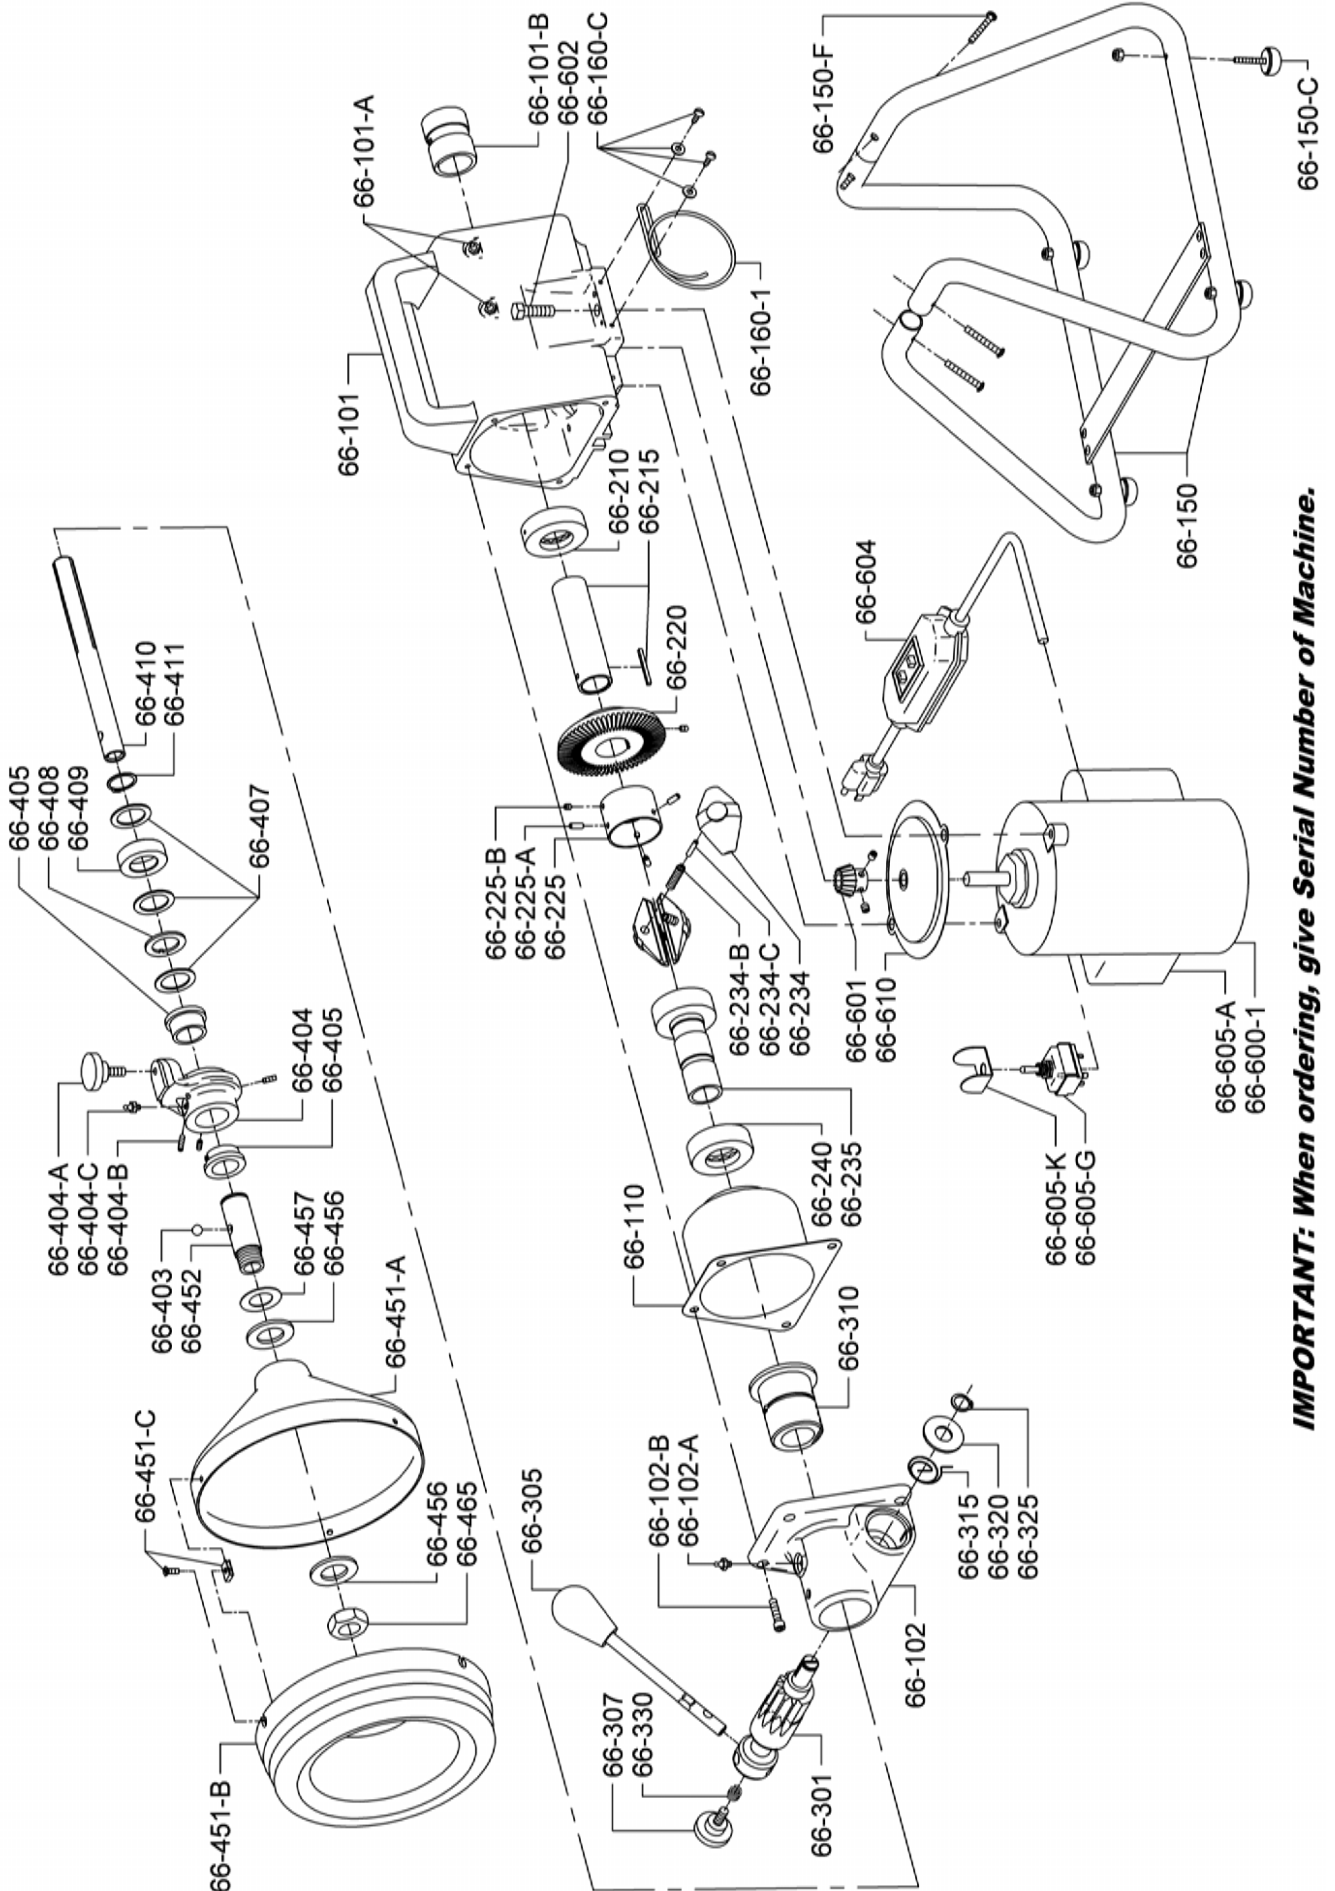

ROOT 66 PARTS LIST

CAT. NO.	DESCRIPTION	CAT. NO.	DESCRIPTION
66-100	Frame & Clutch Housing Assembly	66-330	Coil Spring
66-101	Clutch Housing	66-403	Ball Bearing
66-101-A	Grease Fittings (2)	66-404	Mounted Collar w/Knob
66-101-B	Bronze Bushing	66-404-A	Knob
66-102	Rear Casting	66-404-B	Set Screws (3)
66-102-A	Grease Fitting (1)	66-404-C	Grease Fitting
66-102-B	Socket Head Cap Screws (4)	66-405	Flange Bearing Set (2)
66-110	Drip Guard	66-407	Fiber Washers (3)
66-150	Leg Assembly	66-408	Brake Disc
66-150-A/B	Left & Right Leg Assembly	66-409	Spacer
66-150-C	Rubber Pads, Screws, Nuts & Washers (4)	66-410	Slotted Tube
66-150-D	Front Leg Spacer	66-411	Snap Ring
66-150-E	Rear Leg Spacer	66-35-0	Container (for 3/8" & 5/16" Cables)
66-150-F	Bolts (4)	66-451	Container Shell
66-160-1	Cutter Holder Assembly	66-451-A	Container Front
66-160-C	Screws & Lock Washers (2)	66-451-B	Container Back
66-200	Clutch Assembly	66-451-C	Screws & Clips (3)
66-210	Ball Thrust Bearing	66-452	Spindle for Large Drum
66-215	Shaft w/Key	66-456	Washer (2)
66-220	Large Bevel Gear w/Set Screw	66-457	Thrust Bearing Race
66-225	Front Cone w/Pins	66-465	Nut
66-225-A	Guide Pins (3)	66-600	1/3 hp Motor w/Reverse Switch & GFCI
66-225-B	Set Screw	66-600-1	1/2 hp Motor w/Reverse Switch & GFCI
66-234	Clutch Jaws, Pins & Springs (3)	66-601	Small Bevel Gear w/Set Screws
66-234-B	Springs Only (3)	66-602	Mounting Bolts (2)
66-234-C	Spring Pins Only (3)	GFI-10	GFCI w/10' Power Cord
66-235	Rear Cone w/Shaft	66-605	Reverse Switch Assembly
66-240	Ball Thrust Bearing	66-605-A	Switch Box Only w/Cover & Screws
66-300	Rack & Pinion Assembly	66-605-G	Reverse Switch
66-301	Pinion Gear	66-605-H	Rubber Switch Boot
66-305	Clutch Handle	66-605-K	Switch Guard
66-307	Retaining Knob	66-610	Motor Drip Shield
66-310	Drive Collar (Rack)	66-RGH	Rear Guide Hose
66-315	Hair Pin Spring	66-W	Dolly for Root 66
66-320	Retaining Washer	66-DECALS	Set of Safety Decals
66-325	Snap Ring		

ROOT 66 SCHEMATIC DIAGRAM

IMPORTANT: When ordering, give Serial Number of Machine.